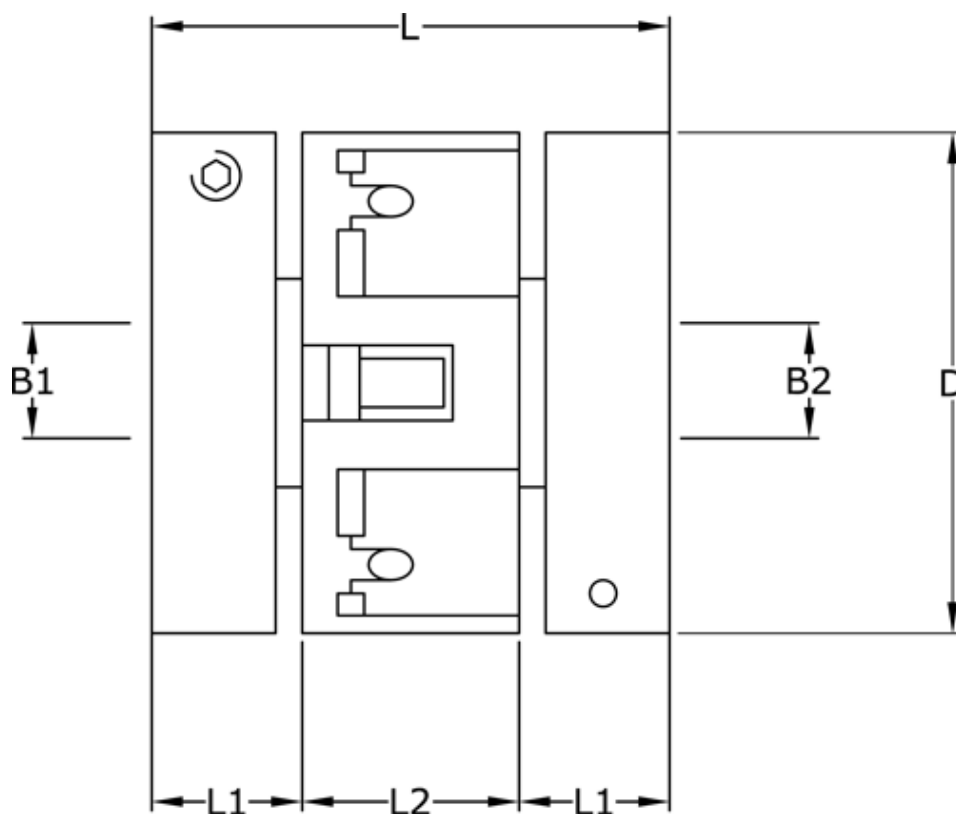

Data Sheet

Article number: 3322207272228

Description: Uni-Lat Coupling size 207.27.22.28
clamp hub, bore 6/8 mm

Measures

B1	= 6
B2	= 8
D	= 27
L	= 25.4
L1	= 9.3
L2	= 6.9
Screw	= M3